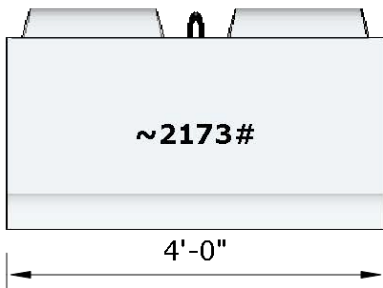

DWG:	ECO-BLOCK-ROUND-TOP
DATE:	12/04/2020
SCALE:	NTS

CDA Redi Mix and Precast
6399 W. Bedrock Rd.
Post Falls, ID 83854
(208)762-0235

Round Top Eco Blocks - 6', 4', 3', 2'

*NOTE: Blocks with grooves for corners also available.

FRONT