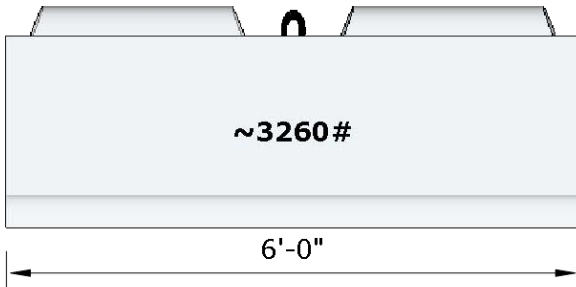

DWG:	ECO-BLOCK-ROUND-TOP
DATE:	12/04/2020
SCALE:	NTS

CDA Redi Mix and Precast
6399 W. Bedrock Rd.
Post Falls, ID 83854
(208)762-0235

Round Top Eco Blocks - 6', 4', 3', 2'

*NOTE: Blocks with grooves for corners also available.

FRONT