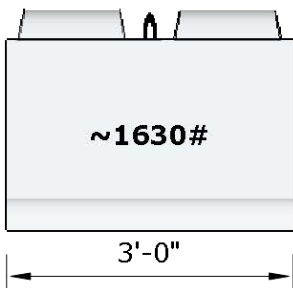

DWG:	ECO-BLOCK-ROUND-TOP
DATE:	12/04/2020
SCALE:	NTS

CDA Redi Mix and Precast
6399 W. Bedrock Rd.
Post Falls, ID 83854
(208)762-0235

Round Top Eco Blocks - 6', 4', 3', 2'

*NOTE: Blocks with grooves for corners also available.

FRONT