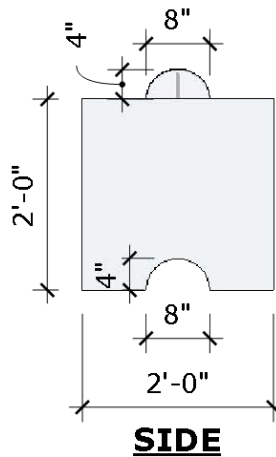

DWG:	ECO-BLOCK-ROUND-TOP
DATE:	12/04/2020
SCALE:	NTS

CDA Redi Mix and Precast
6399 W. Bedrock Rd.
Post Falls, ID 83854
(208)762-0235

Round Top Eco Blocks - 6', 4', 3', 2'

*NOTE: Blocks with grooves for corners also available.

FRONT