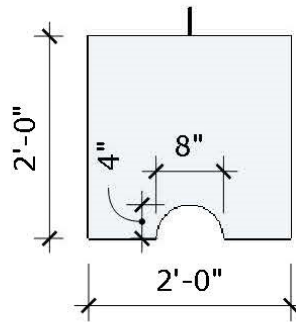

DWG:	ECO-BLOCKS-FLAT-TOP
DATE:	12/04/2020
SCALE:	NTS

CDA Redi Mix and Precast
6399 W. Bedrock Rd.
Post Falls, ID 83854
(208)762-0235

Eco Blocks Flat Top - 6', 4', 3'

***NOTE: Blocks with grooves for corners also available.**

FRONT

SIDE