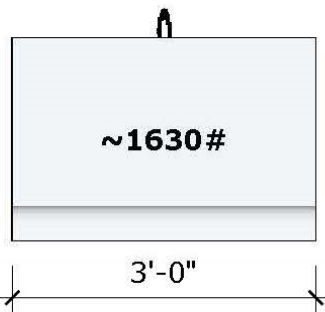

DWG:	ECO-BLOCKS-FLAT-TOP
DATE:	12/04/2020
SCALE:	NTS

CDA Redi Mix and Precast
6399 W. Bedrock Rd.
Post Falls, ID 83854
(208)762-0235

Eco Blocks Flat Top - 6', 4', 3'

***NOTE: Blocks with grooves for corners also available.**

FRONT

SIDE