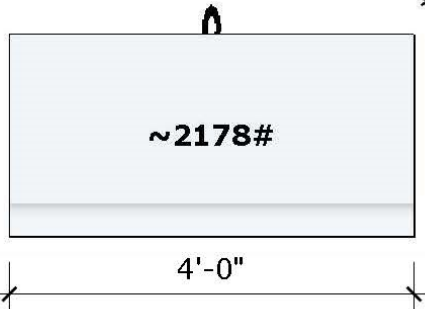

DWG:	ECO-BLOCKS-FLAT-TOP
DATE:	12/04/2020
SCALE:	NTS

CDA Redi Mix and Precast
6399 W. Bedrock Rd.
Post Falls, ID 83854
(208)762-0235

Eco Blocks Flat Top - 6', 4', 3'

***NOTE: Blocks with grooves for corners also available.**

FRONT

SIDE