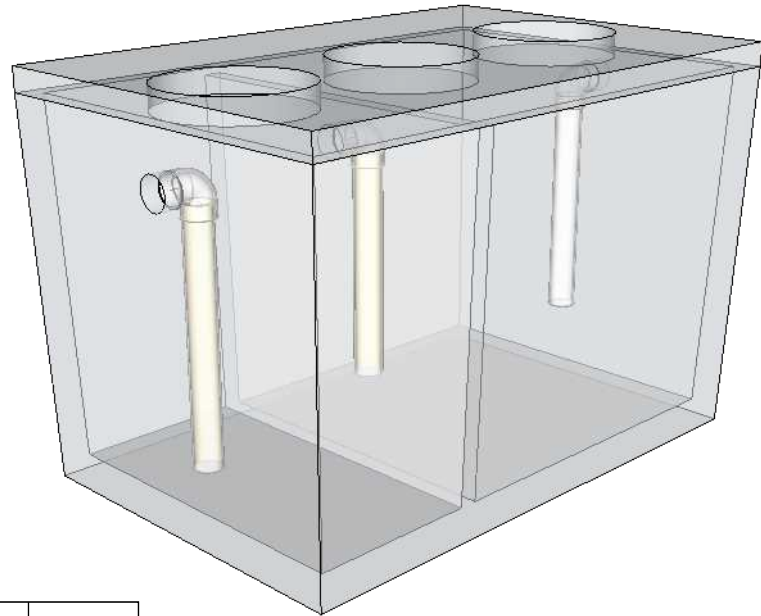

DWG:	1000gal-Grease-Int
DATE:	June 16, 2021
SCALE:	NTS

CDA Redi Mix and Precast
6399 W. Bedrock Rd.
Post Falls, ID 83854
(208)762-0235

1000 Gallon Grease Interceptor

MANUFACTURED IN ACCORDANCE WITH ASTM C-913

TOP

Tank	7372#
Lid	2090#

FRONT

SIDE