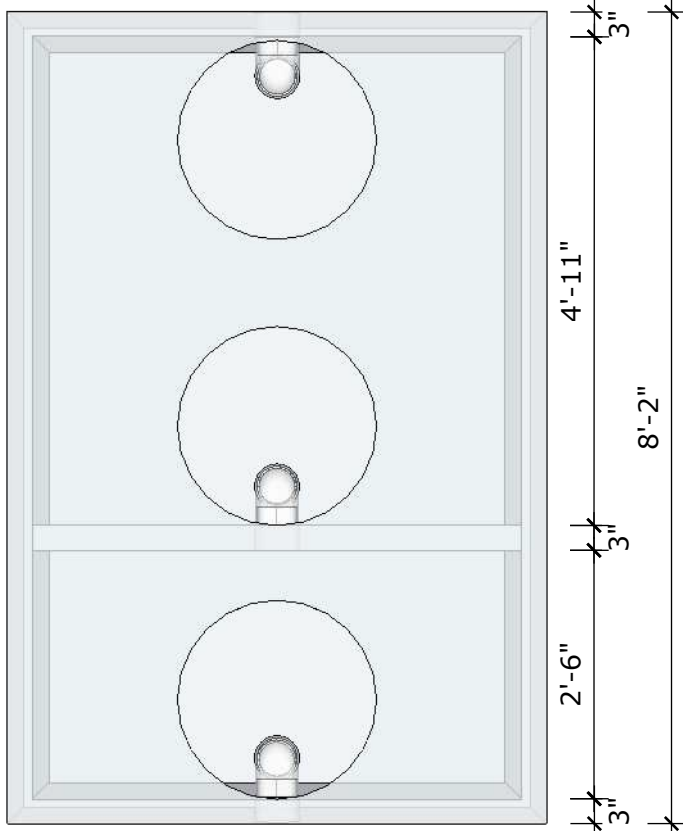

DWG:	1000gal-Grease-Int
DATE:	June 16, 2021
SCALE:	NTS

CDA Redi Mix and Precast
6399 W. Bedrock Rd.
Post Falls, ID 83854
(208)762-0235

1000 Gallon Grease Interceptor

MANUFACTURED IN ACCORDANCE WITH ASTM C-913

TOP

Tank	7372#
Lid	2090#

FRONT

SIDE