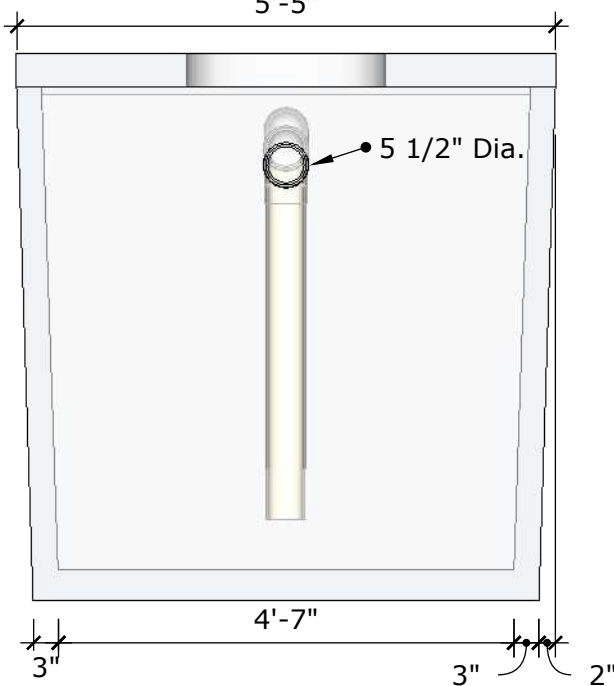

DWG:	1000gal-Grease-Int
DATE:	June 16, 2021
SCALE:	NTS

CDA Redi Mix and Precast
6399 W. Bedrock Rd.
Post Falls, ID 83854
(208)762-0235

1000 Gallon Grease Interceptor

MANUFACTURED IN ACCORDANCE WITH ASTM C-913

TOP

Tank	7372#
Lid	2090#

FRONT

SIDE