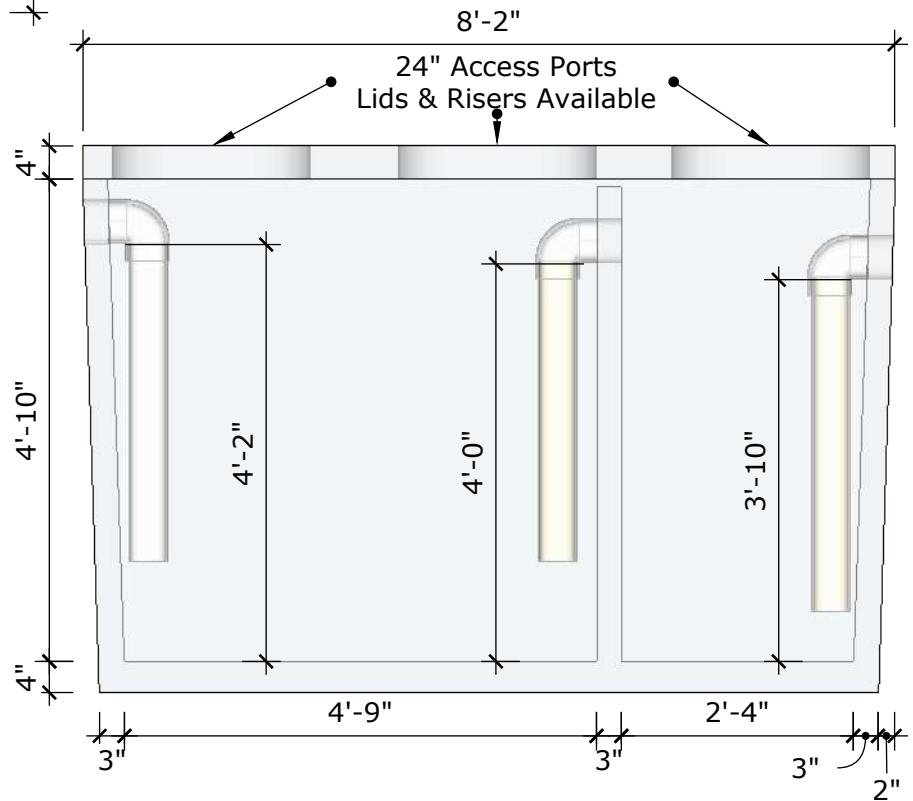

DWG:	1000gal-Grease-Int
DATE:	June 16, 2021
SCALE:	NTS

CDA Redi Mix and Precast
6399 W. Bedrock Rd.
Post Falls, ID 83854
(208)762-0235

1000 Gallon Grease Interceptor

MANUFACTURED IN ACCORDANCE WITH ASTM C-913

TOP

Tank	7372#
Lid	2090#

FRONT

SIDE